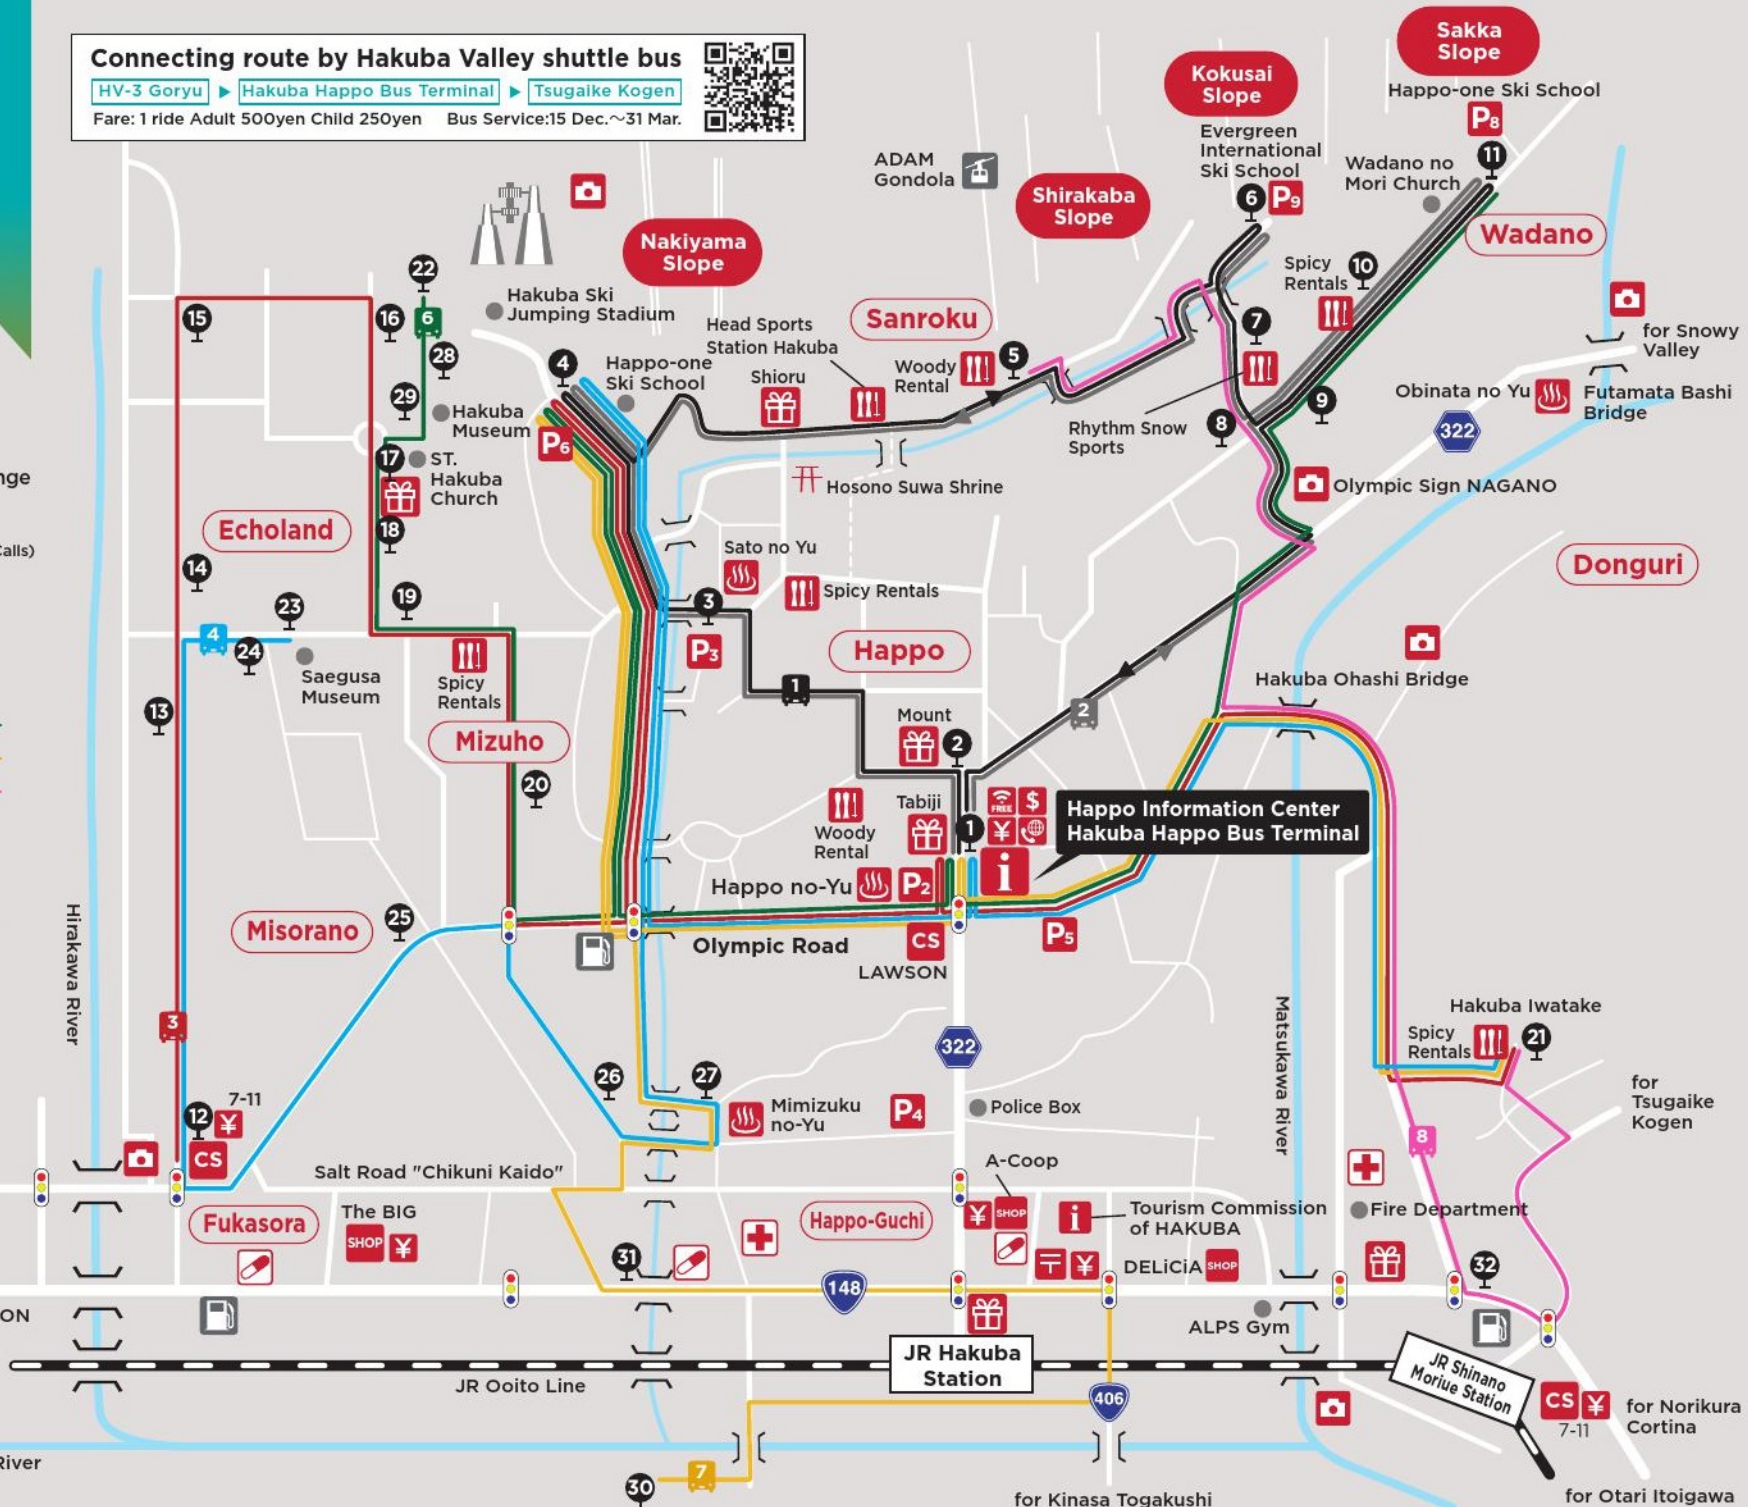

# HAPPO TOWN MAP

## Connecting route by Hakuba Valley shuttle bus

HV-3 Goryu ▶ Hakuba Haplo Bus Terminal ▶ Tsugaike Kogen

Fare: 1 ride Adult 500yen Child 250yen Bus Service: 15 Dec. ~ 31 Mar.

- Information
- Parking Area
- Onsen
- Souvenir Shop
- Supermarket
- Convenience Store
- Medical Clinic
- Pharmacy
- ATM
- View Point
- Post Office
- Hosono Suwa Shrine
- FREE** WIFI
- Foreign Exchange Machine
- Public Phone (for International Calls)
- Rental Shop
- Bus Stop
- 1 Bus Route
- 2 Bus Route
- 3 Bus Route
- 4 Bus Route
- 5 Bus Route
- 6 Bus Route
- 7 Bus Route
- 8 Bus Route
- Happo** Area Name

\*Map Information As Of Nov. 2018.